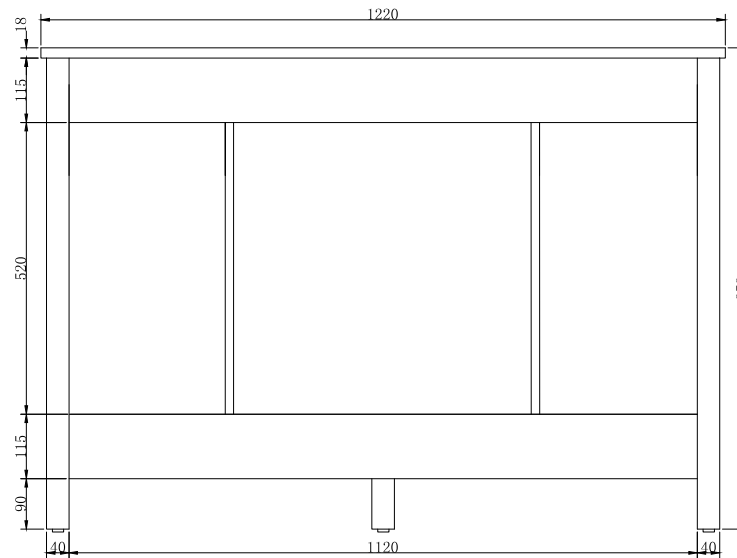

Top view

Back view

Front view

Side view

MODEL NO:	23V03-48WH
DESCRIPTION:	
COLOR 1:	