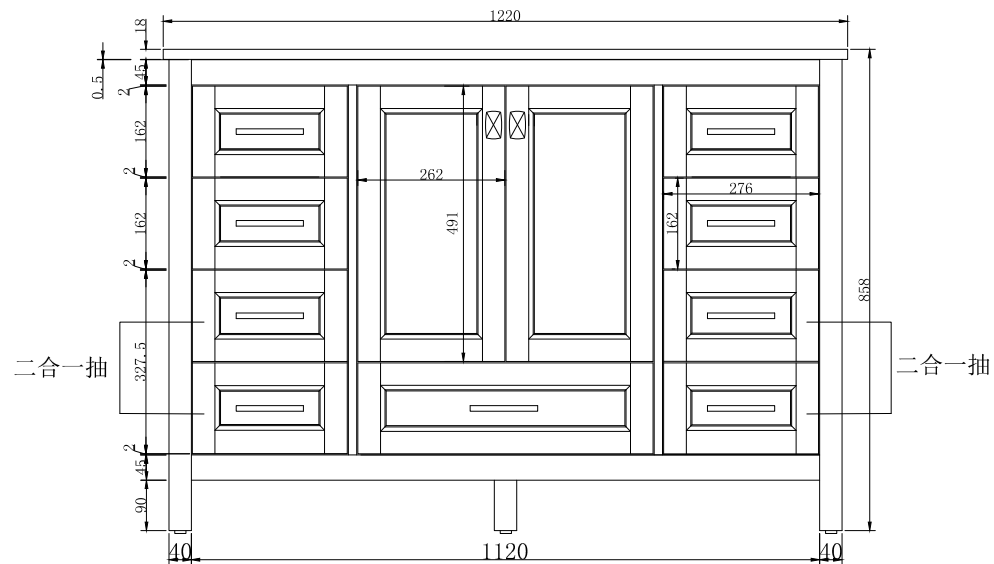

Top view

Back view

Front view

Side view

MODEL NO:	23V03-48WH
DESCRIPTION:	
COLOR 1:	