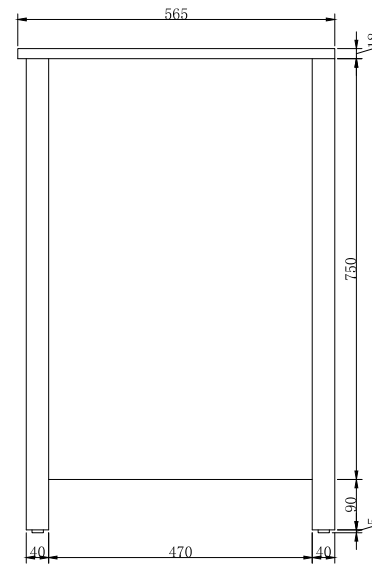

Top view

Back view

Front view

Side view

MODEL NO:	23V03-48WH
DESCRIPTION:	
COLOR 1:	